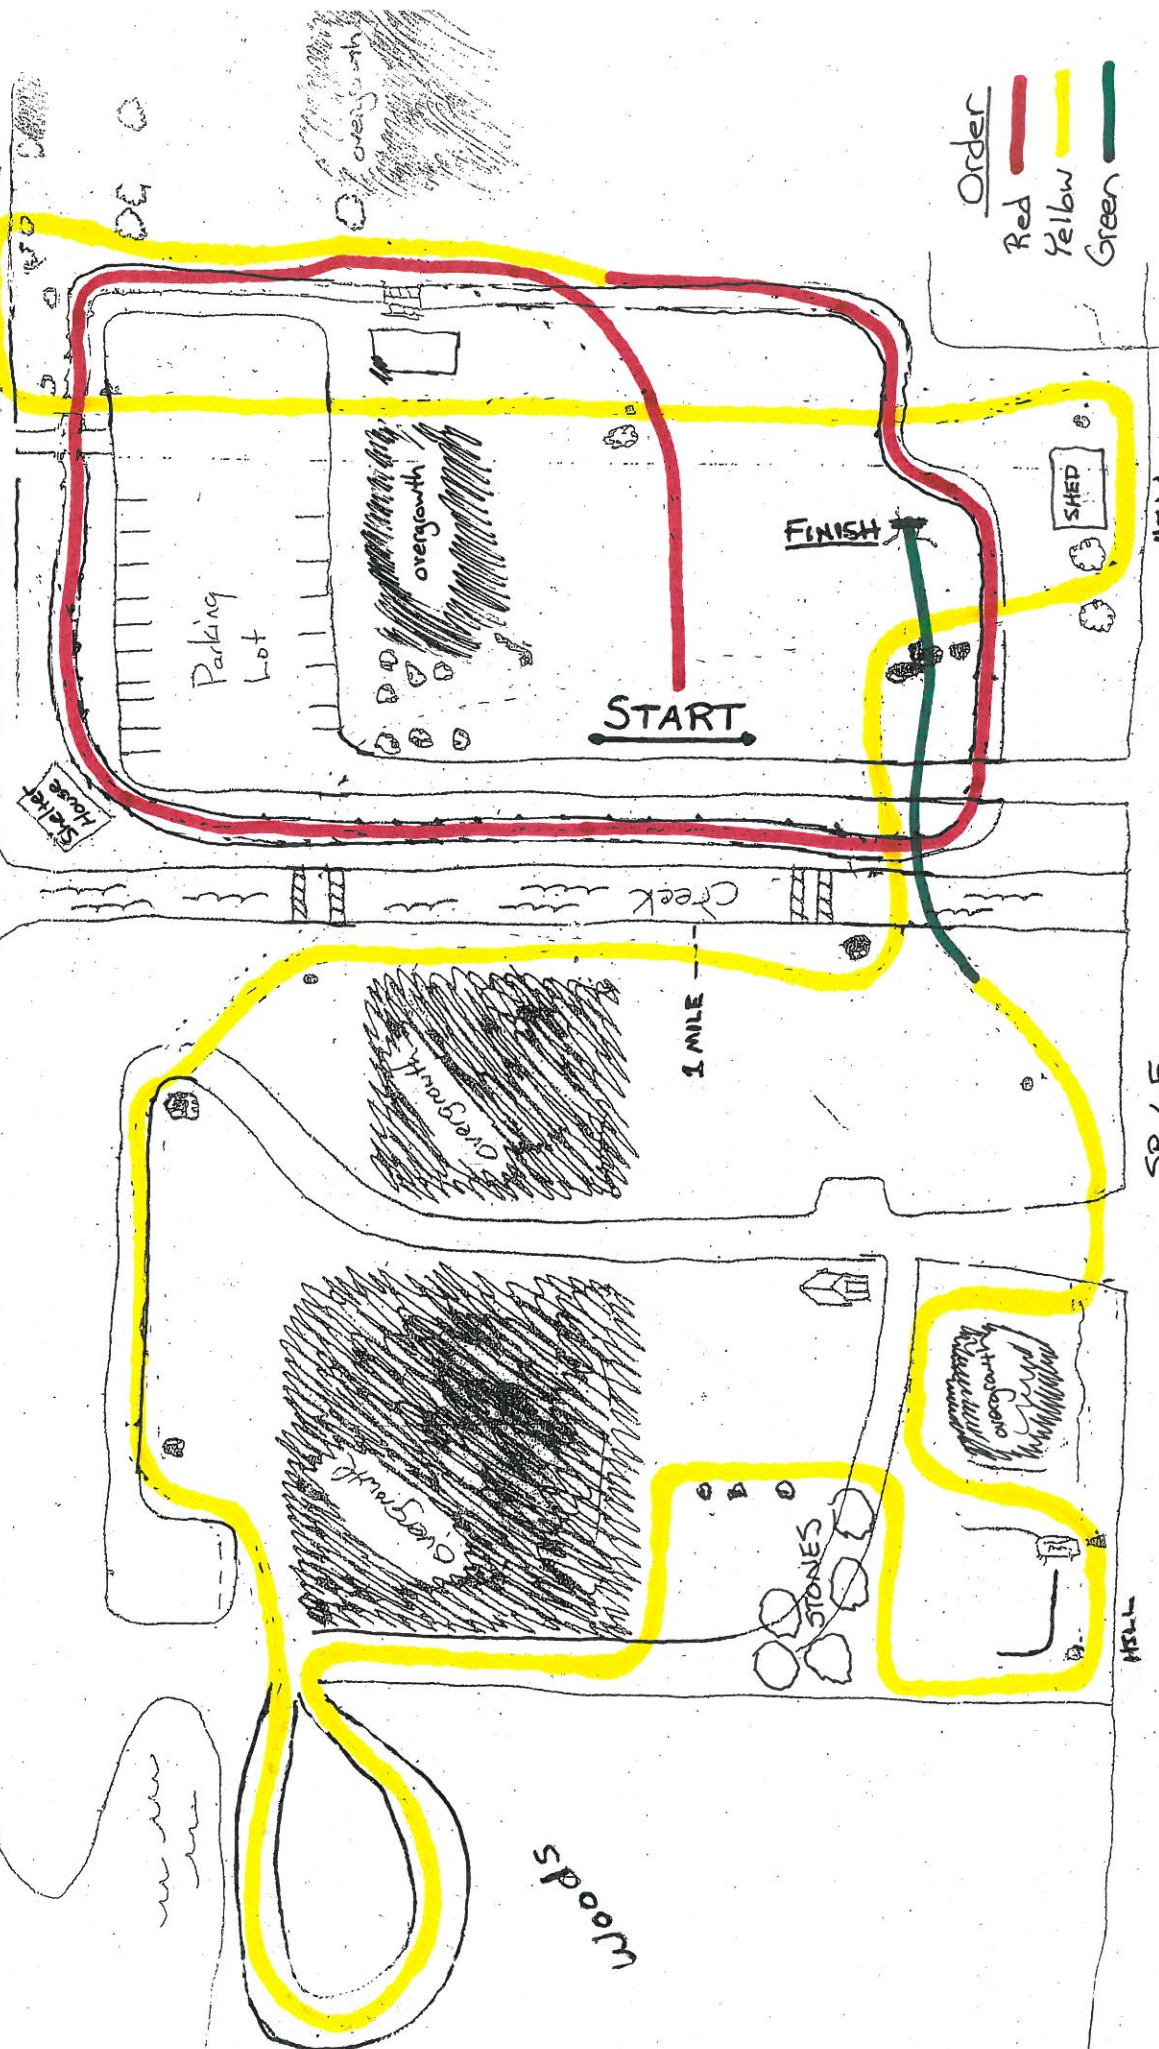

Mauvee River

CANAL

Order
 Red
 Yellow
 Green

SR 65

Otsego Junior High
 Course Map (2 MILES)